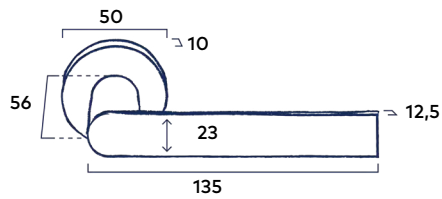

Krukstel Horizon

Soft Touch Black | Dark Metallic

99.00 incl. BTW