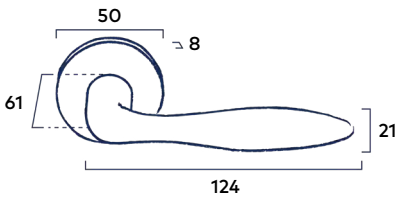

Krukstel Coal

Soft Touch Black | Dark Metallic

99.00 incl. BTW