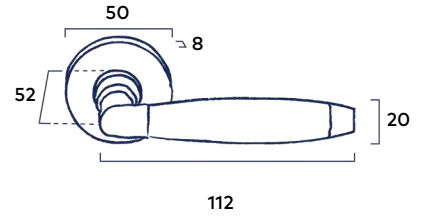

Krukstel Club

Soft Touch Black | Dark Metallic

99.00 incl. BTW

Krukstel Link

Mat Chrome

99.00 incl. BTW

Krukstel Coal

Soft Touch Black | Dark Metallic